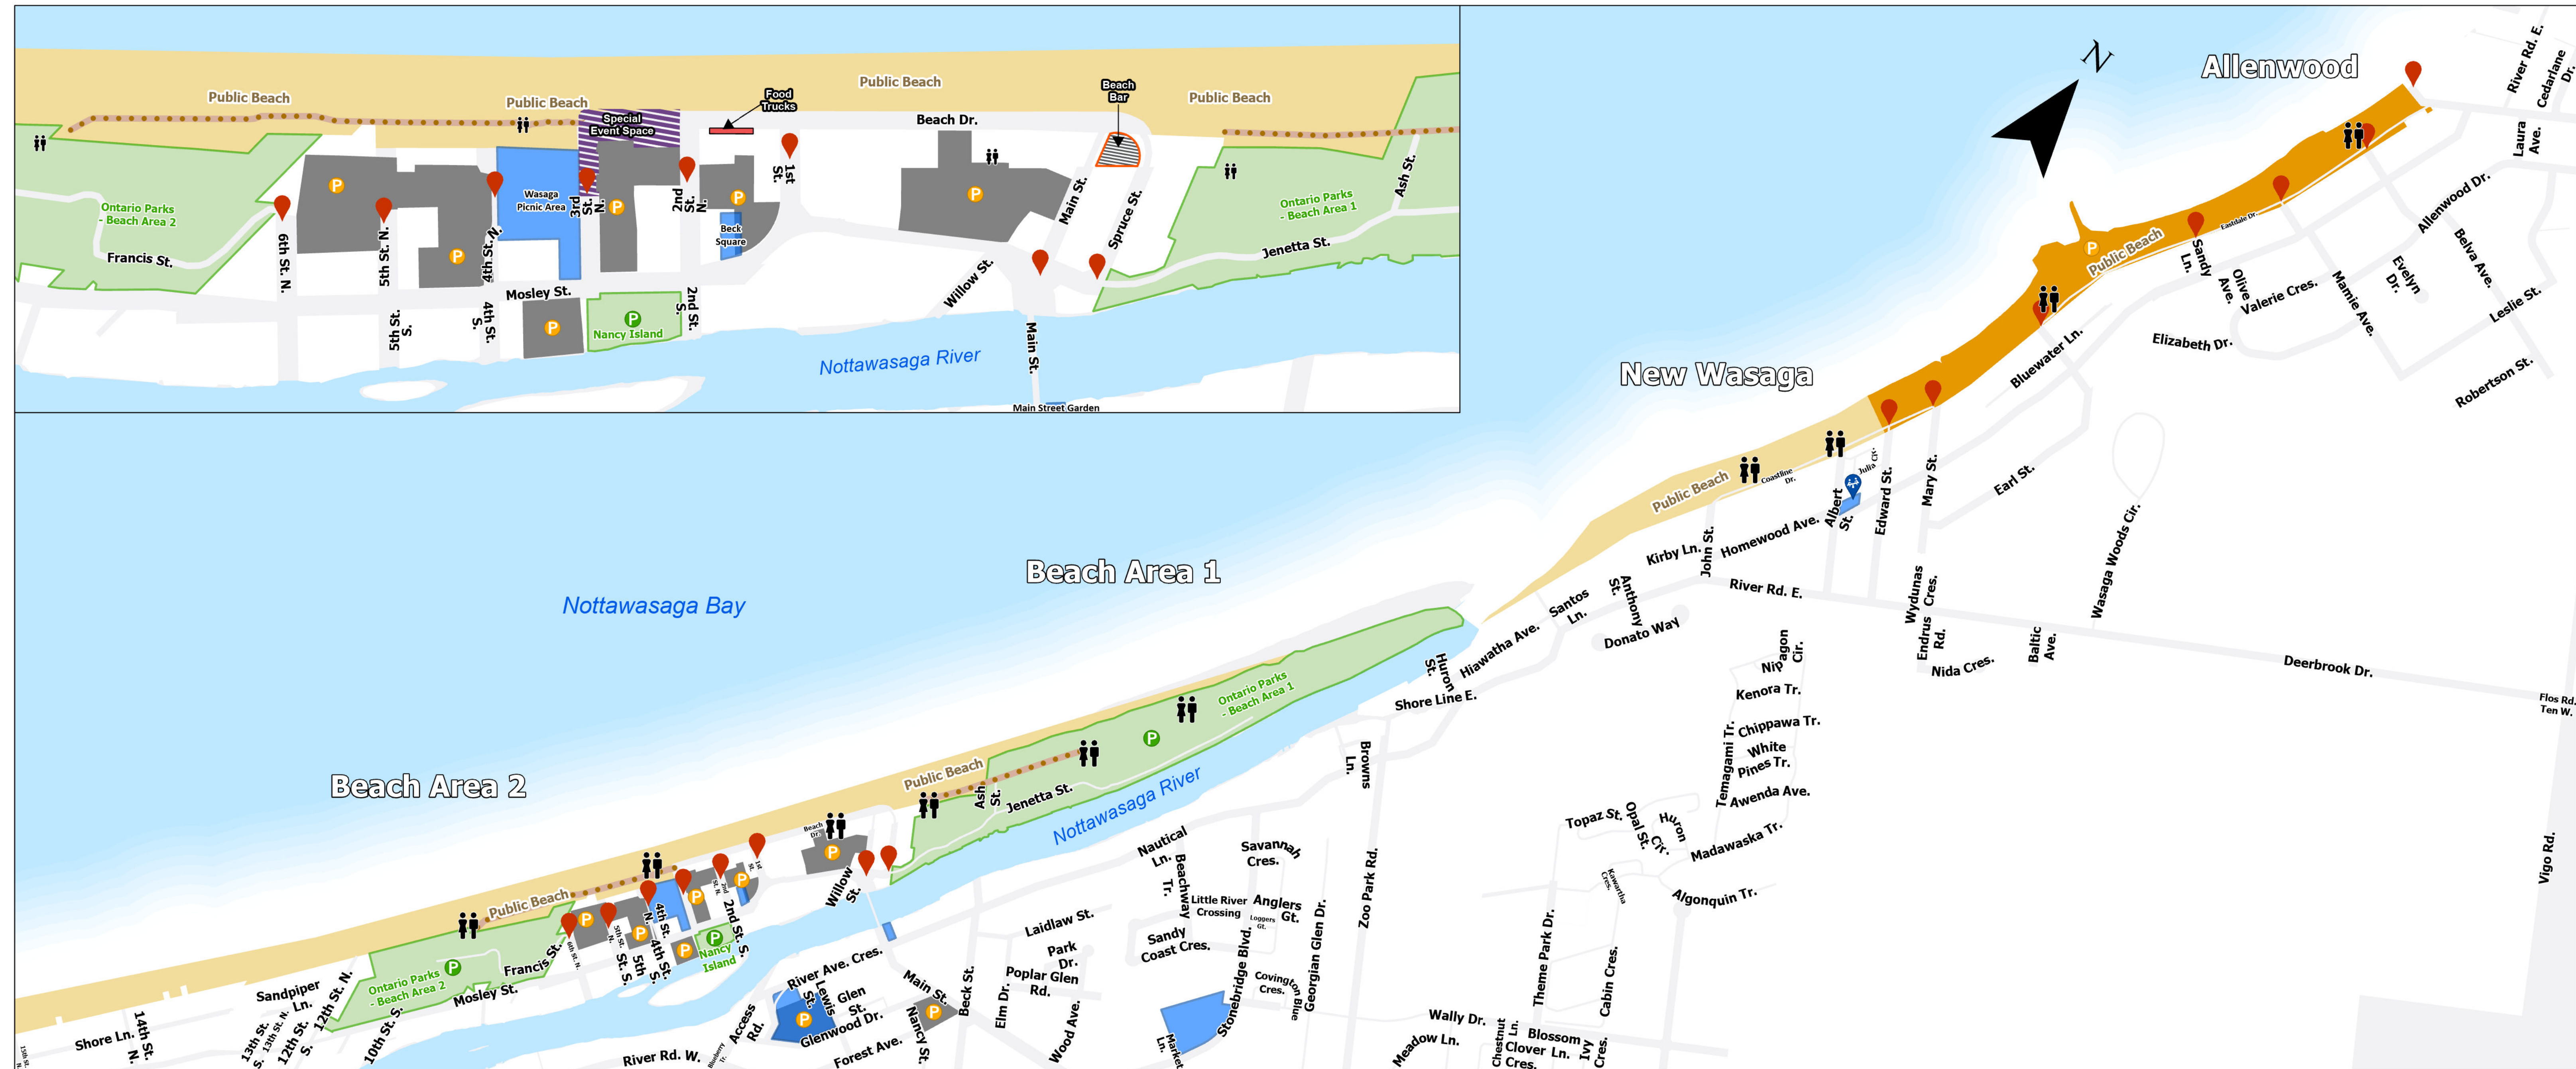

# Town of Wasaga Beach

## Public Beach Access

- Municipal Parking
- Ontario Parks Parking
- Beachfront Washrooms
- Access to Beach
- Municipal Playgrounds

- Beachfront Boardwalk
- Ontario Parks Beach Area and Parking
- Municipal Parks & Recreation Areas
- Municipal Parking Lots
- Municipal Beach
- Public Beach

Book a reservation at  
Wasaga Beach Provincial Park  
<https://reservations.ontarioparks.ca/>

To learn more about  
Wasaga Beach Provincial Park please visit:  
<https://www.ontarioparks.ca/park/wasagabeach>

Check the Current Special Event Schedule  
<https://www.wasagabeach.com/en/explore-and-discover/events-and-festivals.aspx>

Learn more about the Town of Wasaga Beach  
<https://www.wasagabeach.com/>

This map, either in whole or in part, may not be reproduced without the written authority from © TOWN OF WASAGA BEACH  
Produced (in part) under license from:  
© The Corporation of the County of Simcoe;  
© His Majesty the King in Right of Canada, Department of Natural Resources;  
© King's Printer for Ontario, (YEAR), Ontario Ministry of Natural Resources and Forestry;  
© Teranet Inc. and its suppliers;  
© Members of the Ontario Geospatial Data Exchange.  
All rights reserved. THIS IS NOT A PLAN OF SURVEY.